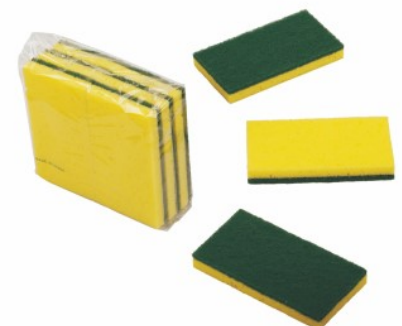

**ST-306**  
Light-duty grip sponge scrubbers  
15\*7.5\*4.5cm 6pcs/pack

**ST-312**  
Grip sponge scrubbers  
14\*7\*4.2cm 12pcs/pack

**ST-318**  
Grip sponge scrubbers  
9.5\*7\*4.5cm 18pcs/pack

**ST-310**  
Sponge scrubbers  
15\*10\*2.8cm 10pcs/pack

**ST-412**  
Multicolored grip sponge scrubbers  
9.5\*7\*4.5cm 12pcs/pack

**ST-740**  
Medium-duty sponge scrubbers  
16.5\*9\*2cm 40pcs/pack

Applicability: For common cleaning jobs  
 Available Colors: Green, Dark green, Blue, Grey, Maroon, White, Yellow, Pink  
 Anti-microbial Available: Anti-microbial treatment throughout the sponge inhibits the growth of odor causing bacteria, fungus, mold and mildew in the sponge. Ideal for everyday scouring jobs.