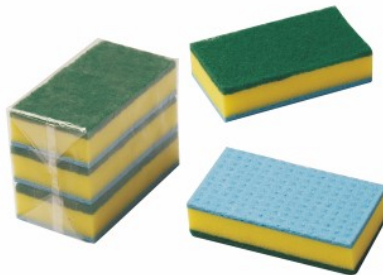

**CS-902**  
Cellulose sponges  
11.5\*6.8\*2cm 2pcs/pack

**CS-903**  
Cellulose sponge cloths  
21\*17\*0.3cm 3pcs/pack

# CELLULOSE SPONGES

Made from wood pulp. Absorb and hold liquid well and can last through some fairly tough cleaning jobs. Worked well on all purpose cleaning.

**CS-202B**  
Cellulose sponges  
10.8\*7\*2cm 2pcs/pack

**CS-202W**  
Cellulose sponges  
10.8\*7\*2cm 2pcs/pack

**CS-502**  
Cellulose sponges  
7.5\*11\*2.2cm / 10\*7\*2.2cm  
2pcs/pack

**CS-801**  
Cellulose sponges  
16\*6.5\*2cm 1pc/pack

**CS-403B**  
Cellulose sponges  
12\*6.5\*2.8cm 3pcs/pack