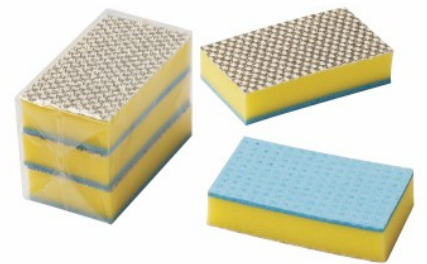

**CS-902**  
Cellulose sponges  
11.5\*6.8\*2cm 2pcs/pack

**CS-903**  
Cellulose sponge cloths  
21\*17\*0.3cm 3pcs/pack

# CELLULOSE SPONGES

Made from wood pulp. Absorb and hold liquid well and can last through some fairly tough cleaning jobs. Worked well on all purpose cleaning.

**CS-202B**  
Cellulose sponges  
10.8\*7\*2cm 2pcs/pack

**CS-202W**  
Cellulose sponges  
10.8\*7\*2cm 2pcs/pack

**CS-502**  
Cellulose sponges  
7.5\*11\*2.2cm / 10\*7\*2.2cm  
2pcs/pack

**CS-801**  
Cellulose sponges  
16\*6.5\*2cm 1pc/pack

**CS-403B**  
Cellulose sponges  
12\*6.5\*2.8cm 3pcs/pack

**CS-403C**  
Cellulose sponges  
12\*6.5\*2.8cm 3pcs/pack

**CS-601**  
Cellulose sponges  
6.5\*11.5\*2.8cm 1pc/pack

**CS-104**  
Cellulose sponges  
16\*12\*1cm 4pcs/pack

**CS-112**  
Cellulose sponges  
13\*10\*1cm 2pcs/pack