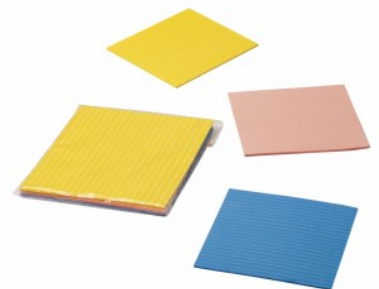

# CELLULOSE SPONGES

**CS-303**  
Heavy duty cellulose sponges  
10\*7.5\*2cm 3pcs/pack

**CS-306**  
Multi-purpose cellulose sponges  
10\*7.5\*2cm 6pcs/pack

**CS-406**  
Non-scratch cellulose sponges  
11.5\*7.5\*2cm 6pcs/pack

**CS-402**  
Cellulose scrub sponges  
10\*6\*3.5cm 2pcs/pack

**CS-401**  
Light duty cellulose sponges  
14\*8.5\*2cm 1pc/pack

**CS-501**  
Heavy duty cellulose sponge  
14\*8.5\*2cm 1pc/pack

**CS-901**  
Cellulose sponge  
11.5\*7\*2cm 1pc/pack

**CS-902**  
Cellulose sponges  
11.5\*6.8\*2cm 2pcs/pack

**CS-903**  
Cellulose sponge cloths  
21\*17\*0.3cm 3pcs/pack